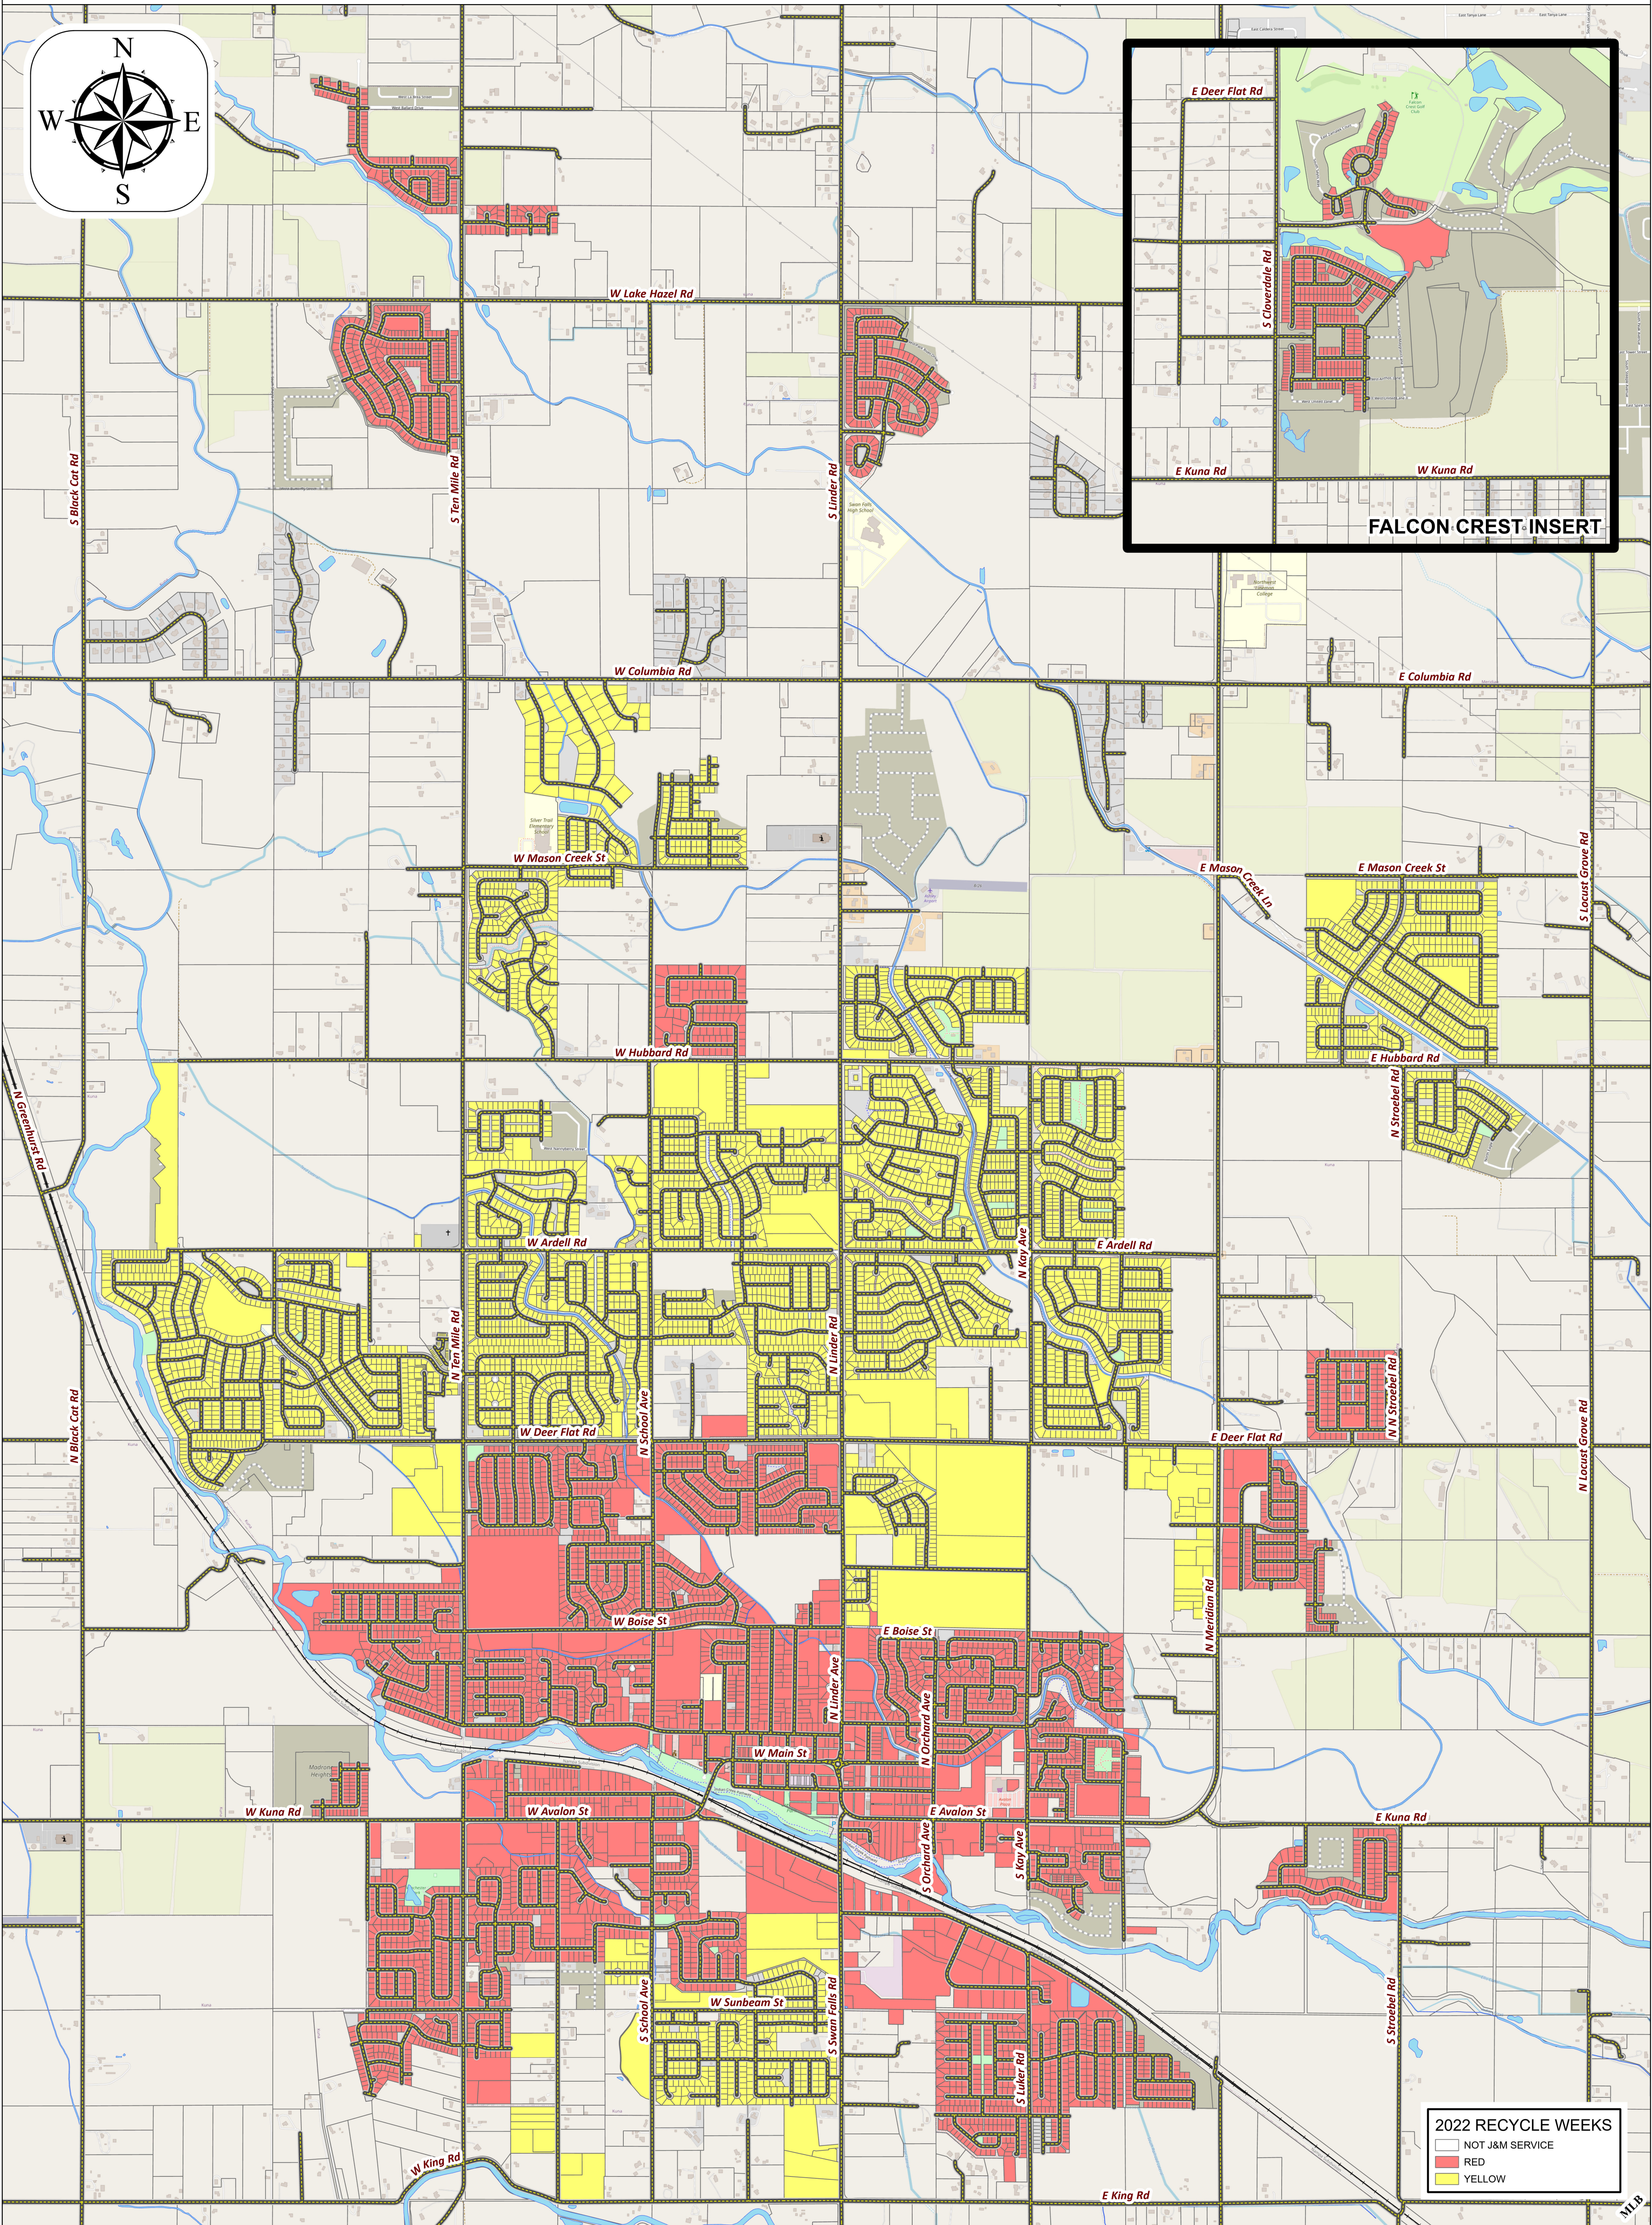

# J&M ROUTE MAP

DECEMBER 21st, 2022

# RECYCLE DAY ROUTES