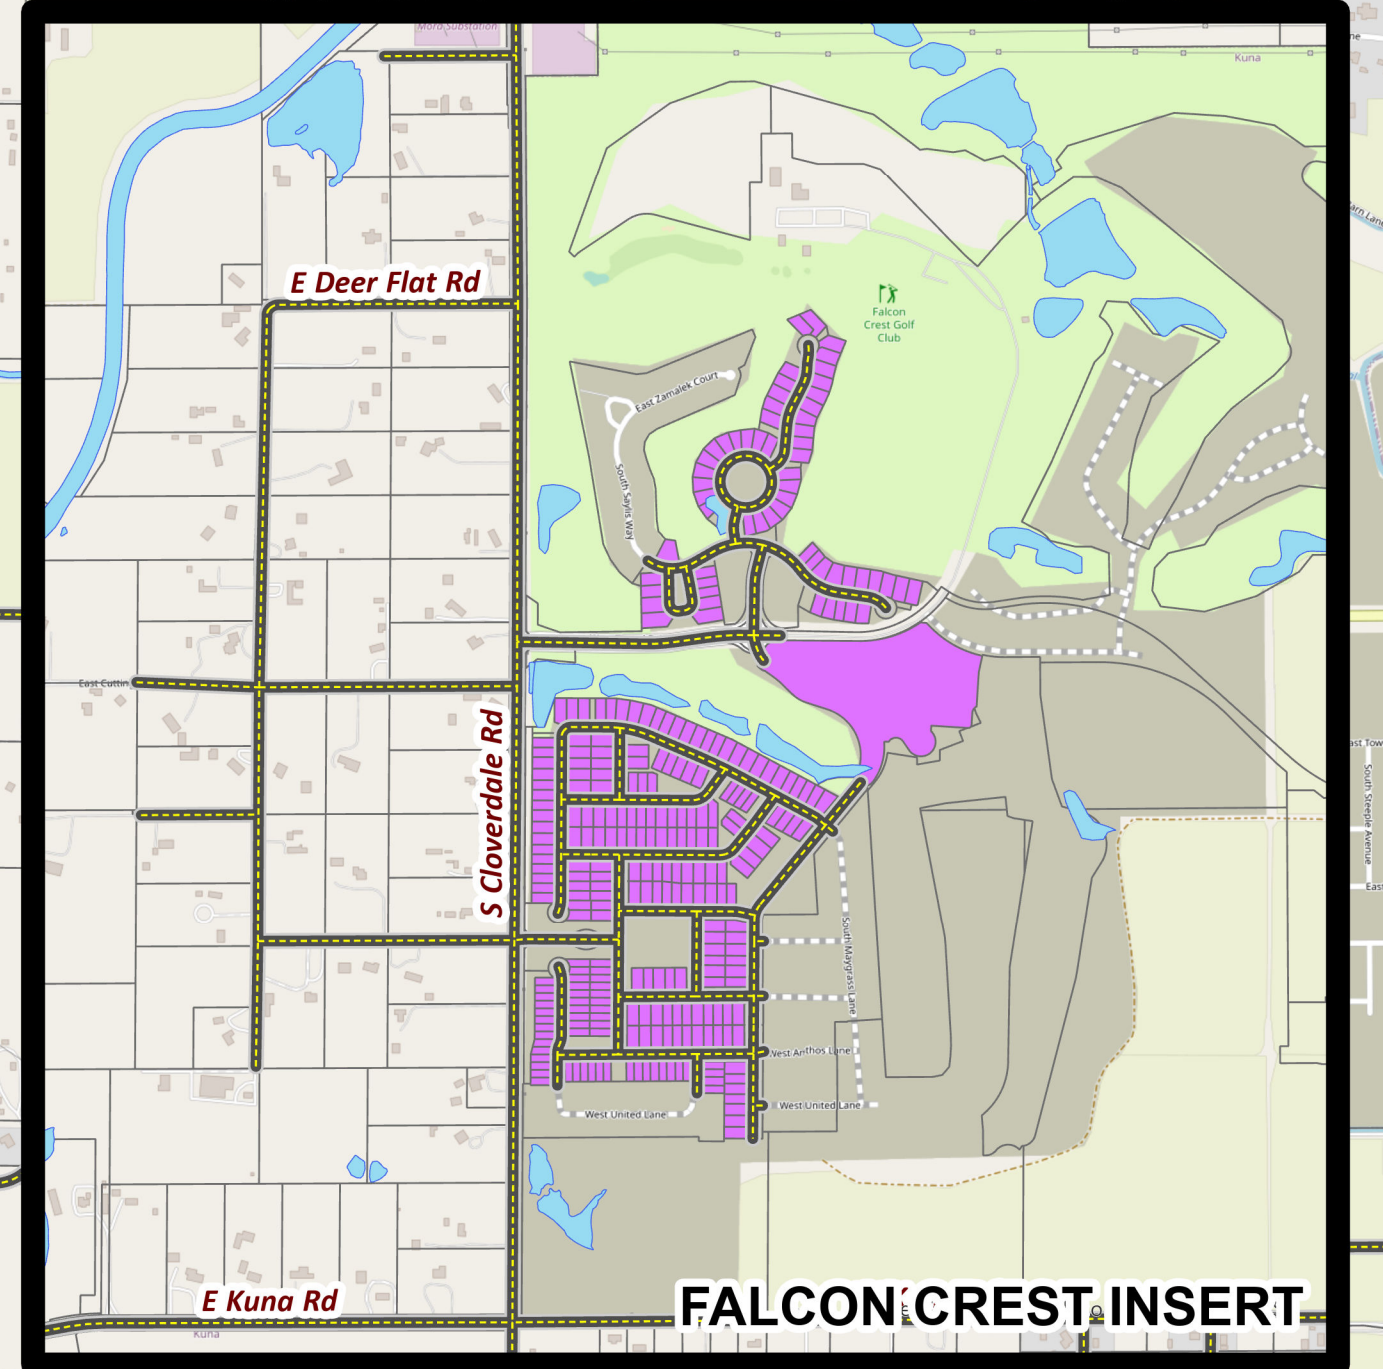

J&M ROUTE MAP

DECEMBER 21st, 2022

2022 TRASH PICK-UP DAYS	
White	NOT J&M SERVICE
Red	MONDAY
Orange	TUESDAY
Yellow	WEDNESDAY
Green	THURSDAY
Blue	FRIDAY

TRASH DAY ROUTES

MLB