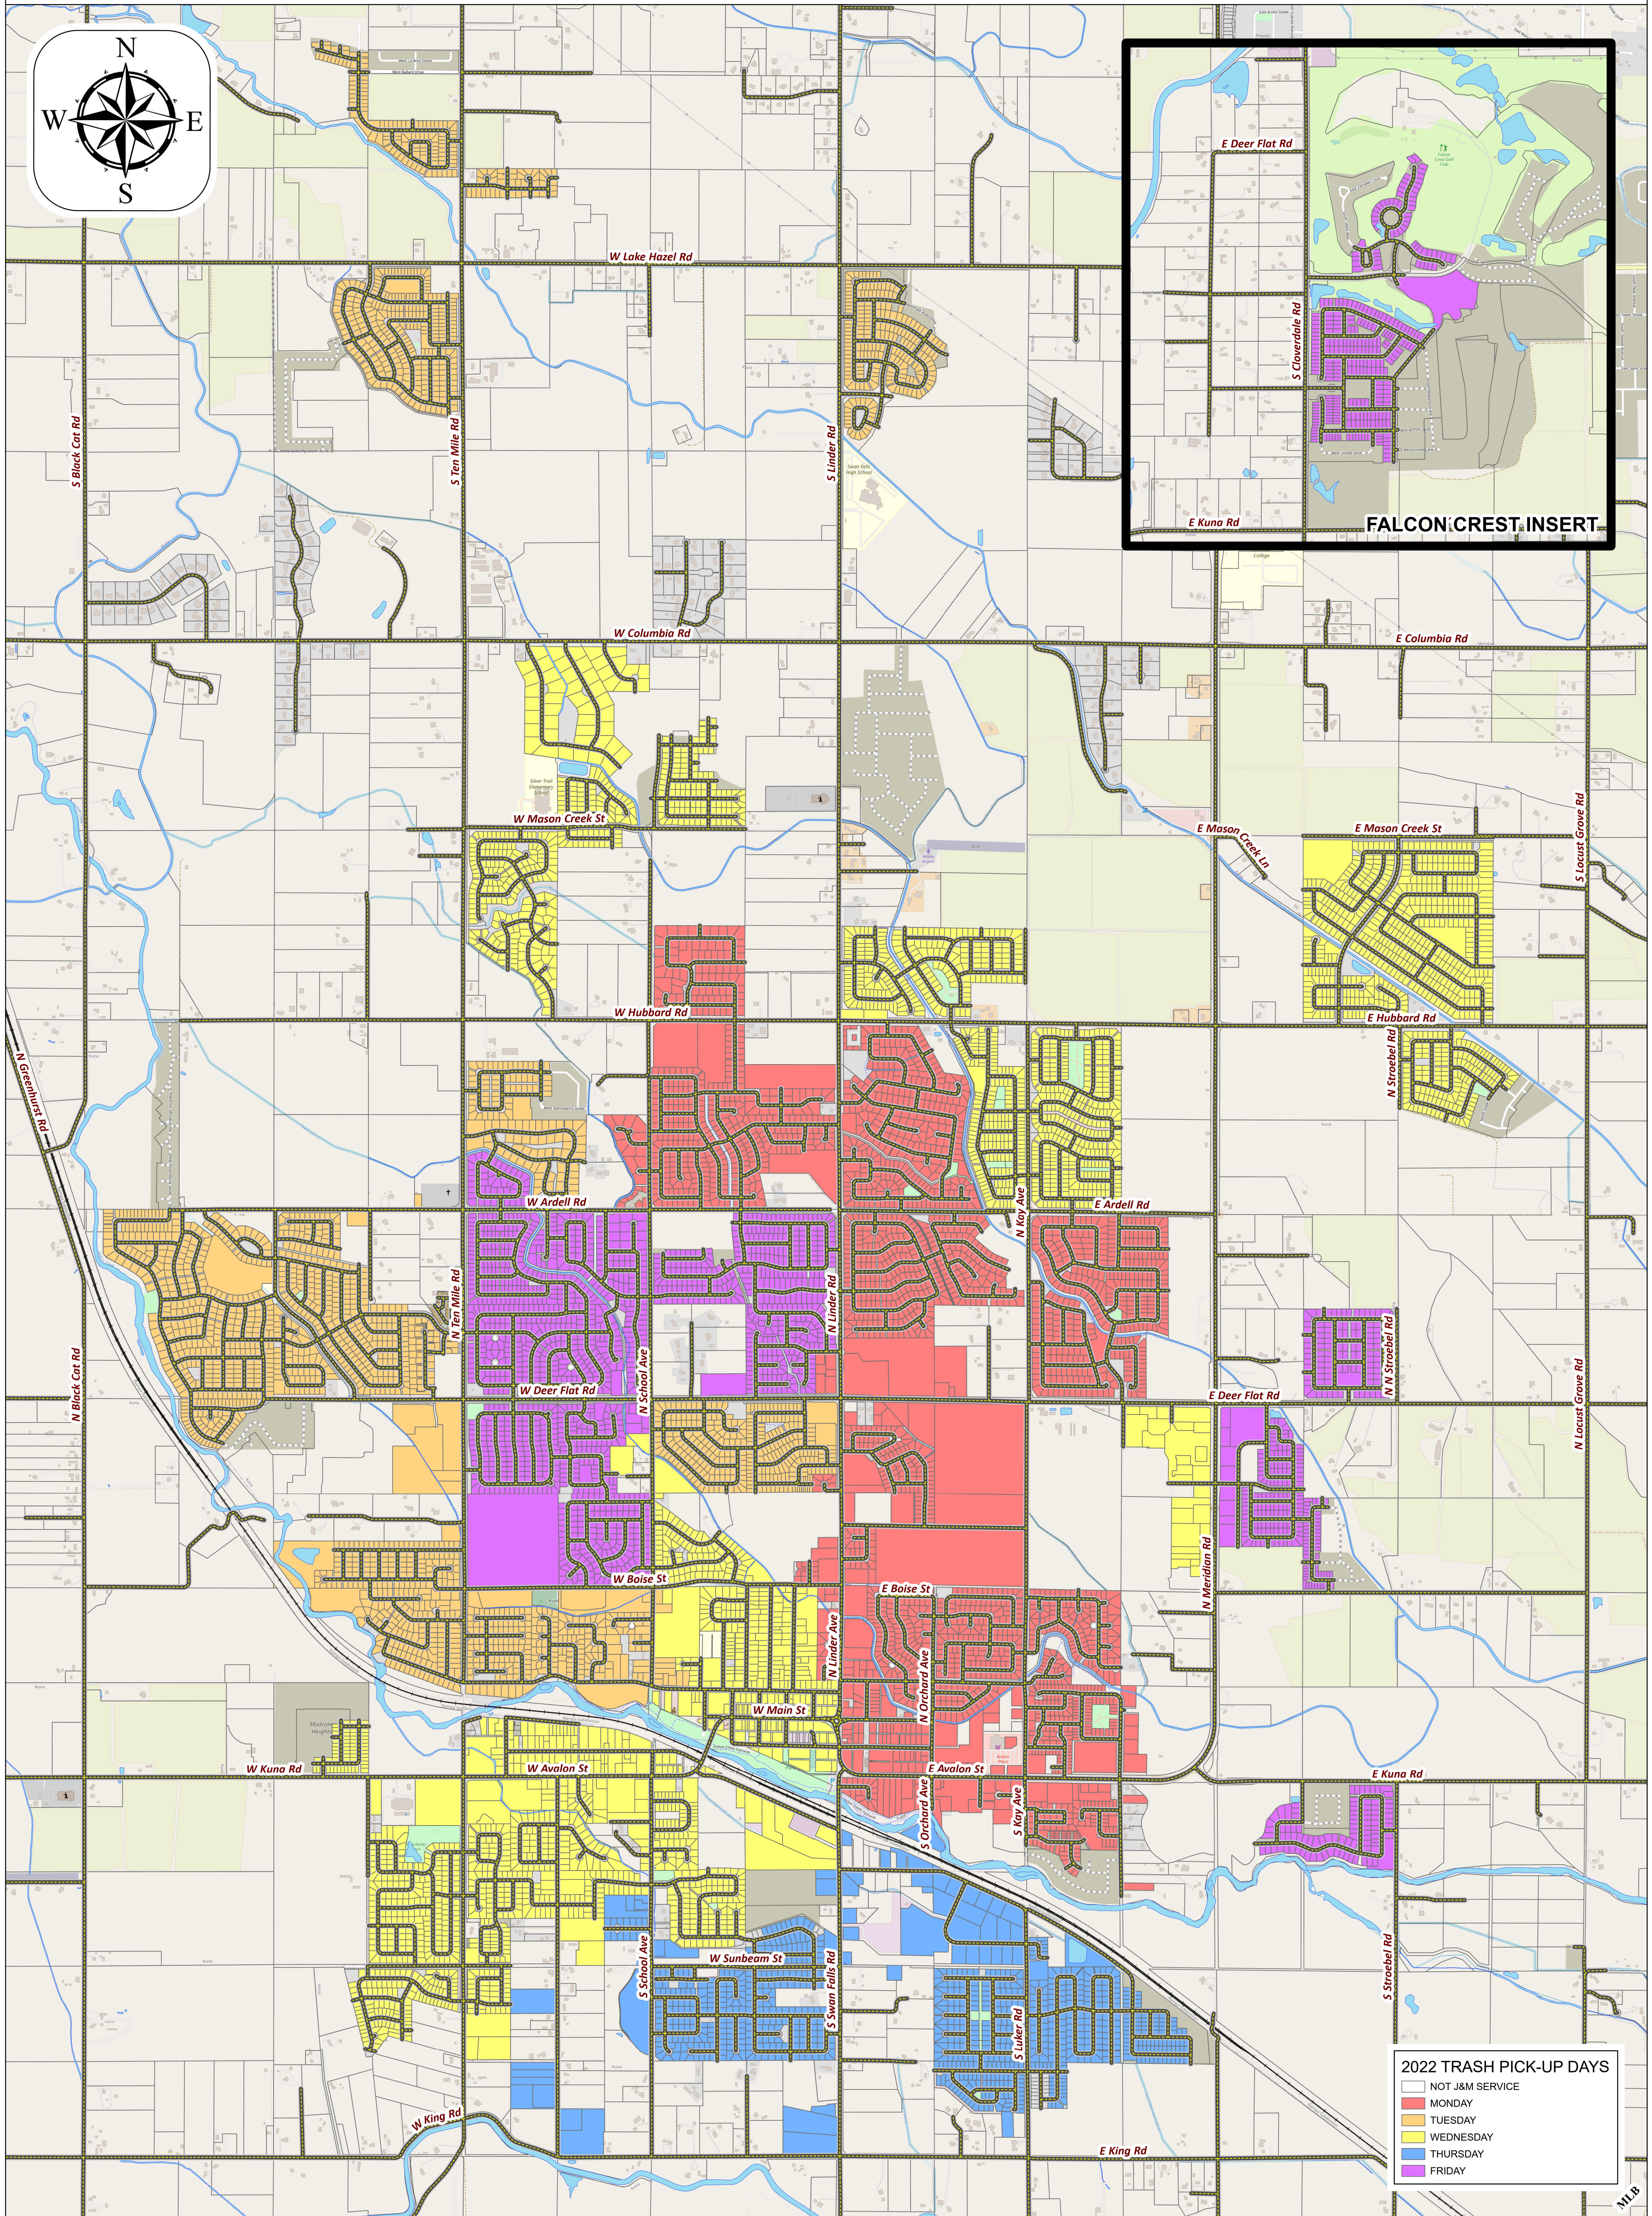

J&M ROUTE MAP

DECEMBER 21st, 2022

2022 TRASH PICK-UP DAYS	
White	NOT J&M SERVICE
Red	MONDAY
Orange	TUESDAY
Yellow	WEDNESDAY
Green	THURSDAY
Blue	FRIDAY

TRASH DAY ROUTES

MLB